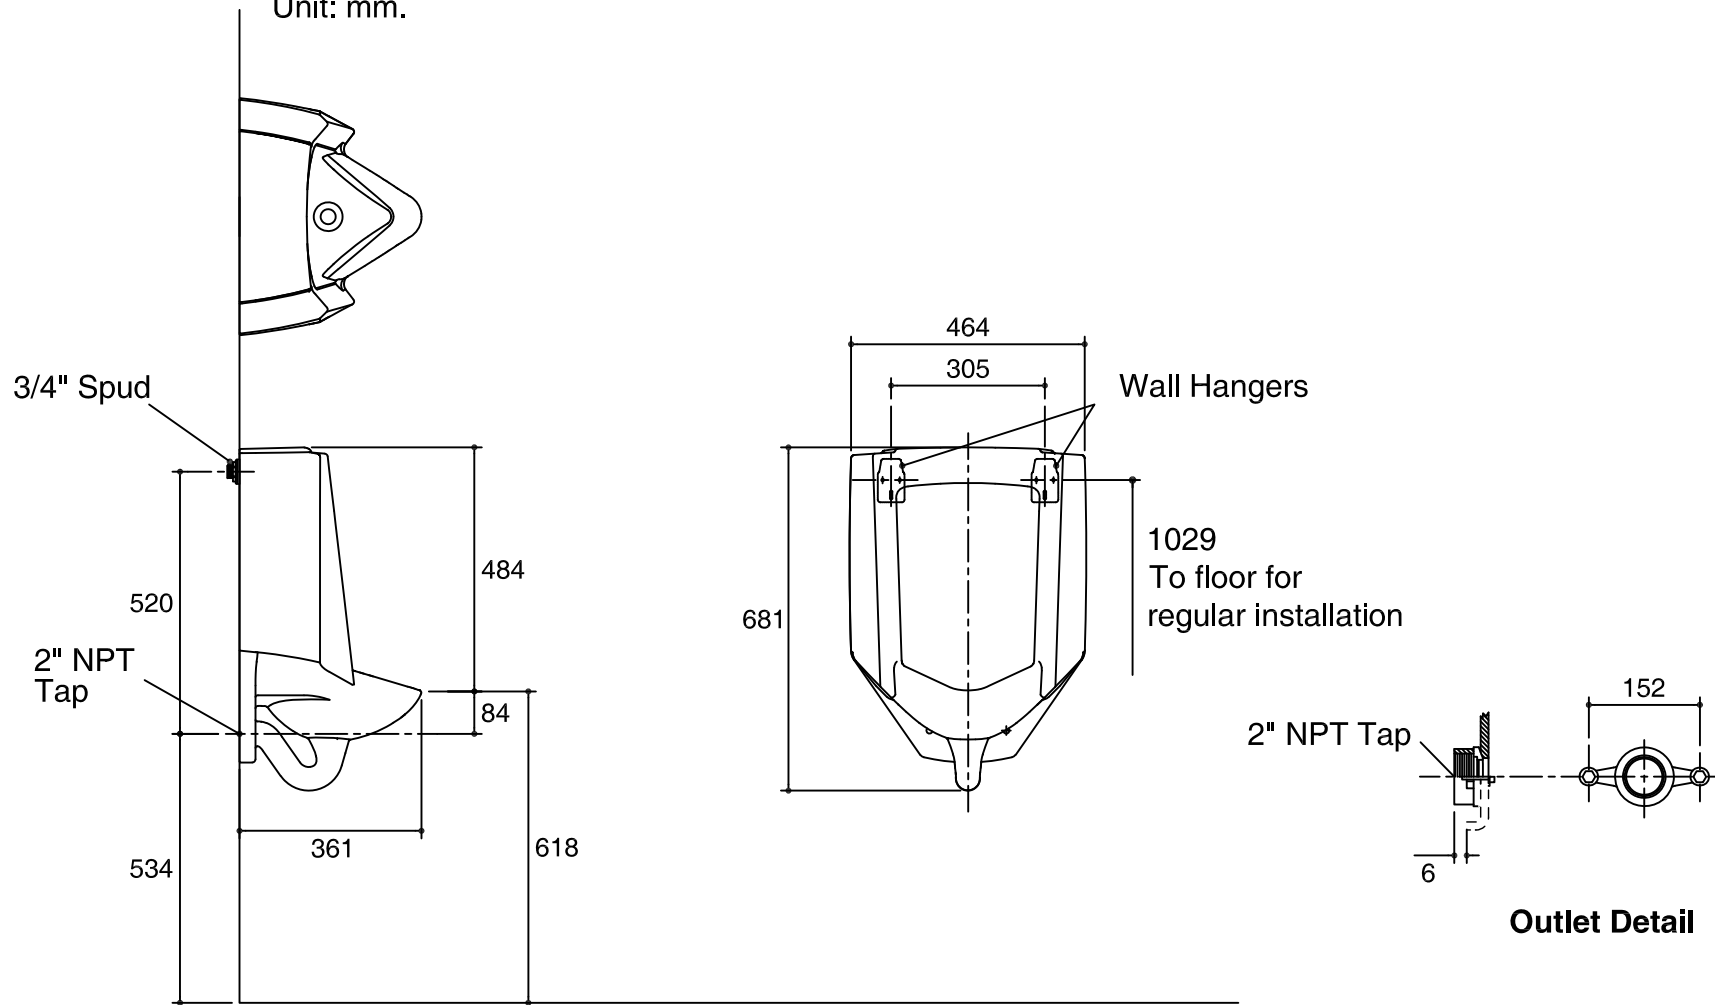

Dimensions are approximate.

Unit: mm.

* The recommended dimension for installation can be adjusted according to user preferences and layout.

SKU	K-4991X-ER
Name	BARDON ACCUFLUSH
Description	Urinal

KOHLER